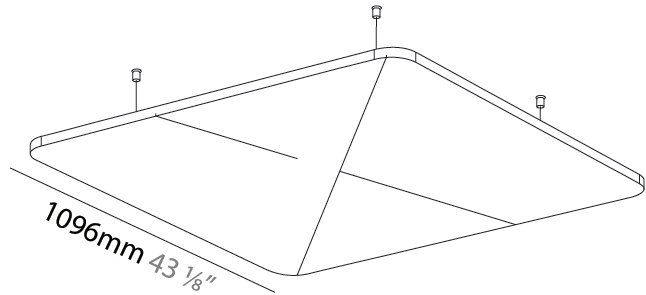

GENERAL

Series: Quantum Acoustic Light Panel
Brand: Prolicht
Division: Architectural
Mounting Type: Suspension
Mounting Location: Ceiling
Subcategory: Acoustic

PHYSICAL

Shape: Round
Length (mm): 1096
Length (in): 43 1/8
Width (mm): 1096
Width (in): 43 1/8
Height (mm): 54
Height (in): 2 1/8
Light Distribution: Indirect
Fixture Finish: SSR / BKV / CWI / CRY / HAB / UFT / ITA / RUA / FTG / MYG / LOD / PUS / FRO / FUP / KIA / POP / BLS / SPG / MEY / GOH / GUM / CHC / COM / ABZ / JAG / OBR / MOS / ROR
Accent Finish: ANC / ASH / BNA / BTC / BZE / CEL / EGG / EVG / FOG / FOS / FST / FUA / IRI / IRO / KHA / LIC / LIM / MER / MSN / MUS / ONX / PEA / PLU / POL / PPY / RAY / ROY / RST / STE / SWD / TAN / TAU
Fixture Material: Aluminum
Cable Details: 2 000mm / 78 3/4" or 6 000mm / 236 1/4" Transparent Cable

ELECTRICAL

Lamp Type: LED (Zhaga Standard)
Input Wattage (W): 31.7
Total Output Wattage (W): 29.1
Dimming: Non-Dimmable
Driver Included: Yes
Driver Location: Integrated
Driver Type: Constant Current - Universal
Driver Class: Class 2
Input Voltage (V): 120 - 277

LED

Color Temperature (°K): 2700 / 3000 / 3500 / 4000
Max. Delivered Lumen (lm): 2338 / 2362 / 2432 / 2503
Nominal Lumen (lm): 2851 / 2880 / 2966 / 3053
CRI: >90 CRI
Lamp Life (hrs): 50000

OPTICAL

RATINGS AND CERTIFICATIONS

Certified By: CSA Certified to UL and CSA Standards
IP rating: IP20